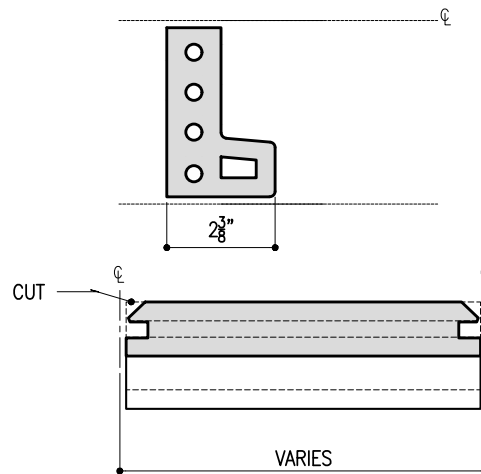

1

FABRIK ELEMENTS PROFILES

STANDARD PROFILES

SHADE-MAX PROFILE

Version-1.0

SYSTEM: FABRIK	DETAIL No.	OPTION.
FK	1	a

SCREEN SYSTEM COMPONENTS

Note: This is conceptual detail; project specific details must be reviewed with Shildan