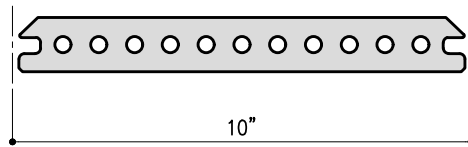

1

FABRIK ELEMENTS PROFILES

STANDARD PROFILES

SHADE-MAX PROFILE

Version-1.0

SYSTEM: FABRIK	DETAIL No.	OPTION.
FK	1	a

SCREEN SYSTEM COMPONENTS

Note: This is conceptual detail; project specific details must be reviewed with Shildan