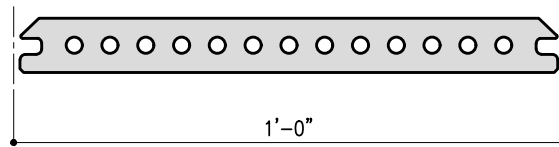

1

FABRIK ELEMENTS PROFILES

STANDARD PROFILES

SHADE-MAX PROFILE

Version-1.0

SYSTEM: FABRIK	DETAIL No.	OPTION.
FK	1	a

SCREEN SYSTEM COMPONENTS

Note: This is conceptual detail; project specific details must be reviewed with Shildan