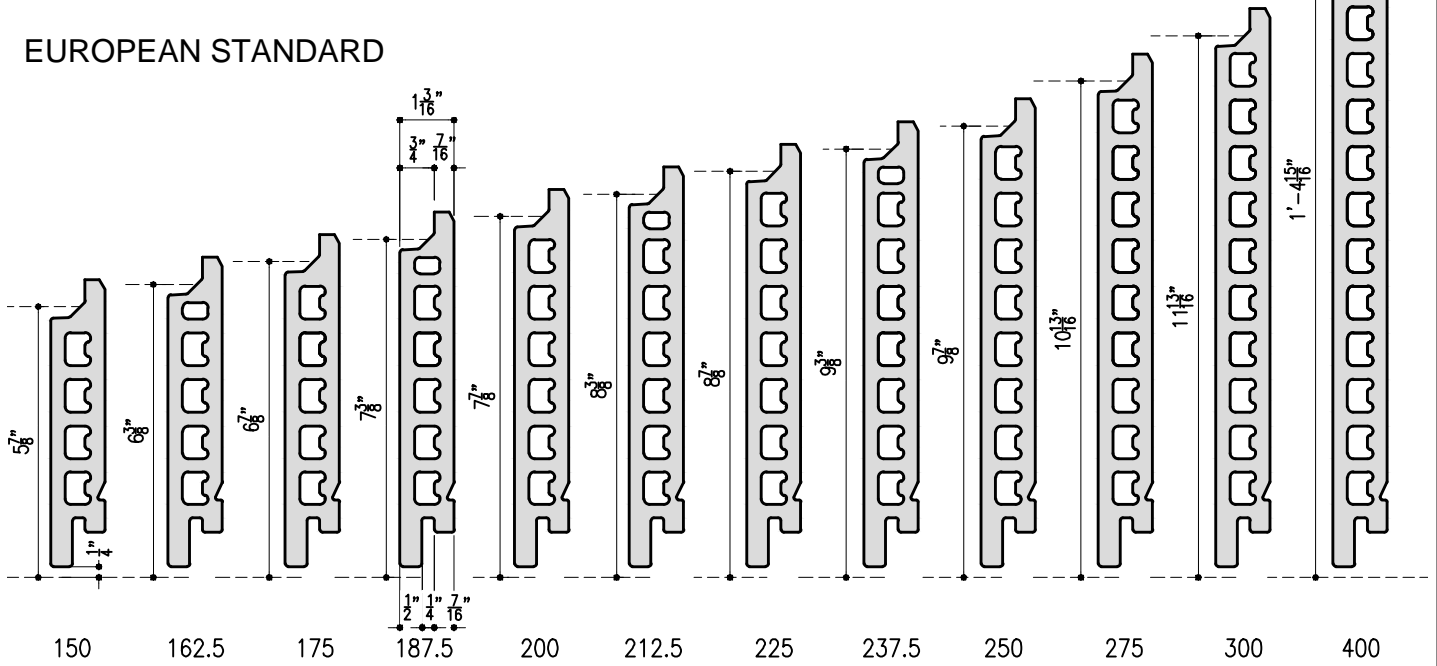

AMERICAN STANDARD

EUROPEAN STANDARD

*CUSTOM SIZES ARE AVAILABLE

Version-4.0

SYSTEM: ALPHATON	DETAIL No.	OPTION.
M2	0	b

STANDARD AMERICAN ALPHATON® PANEL MODULE

Note: This is conceptual detail; project specific details must be reviewed with Shildan