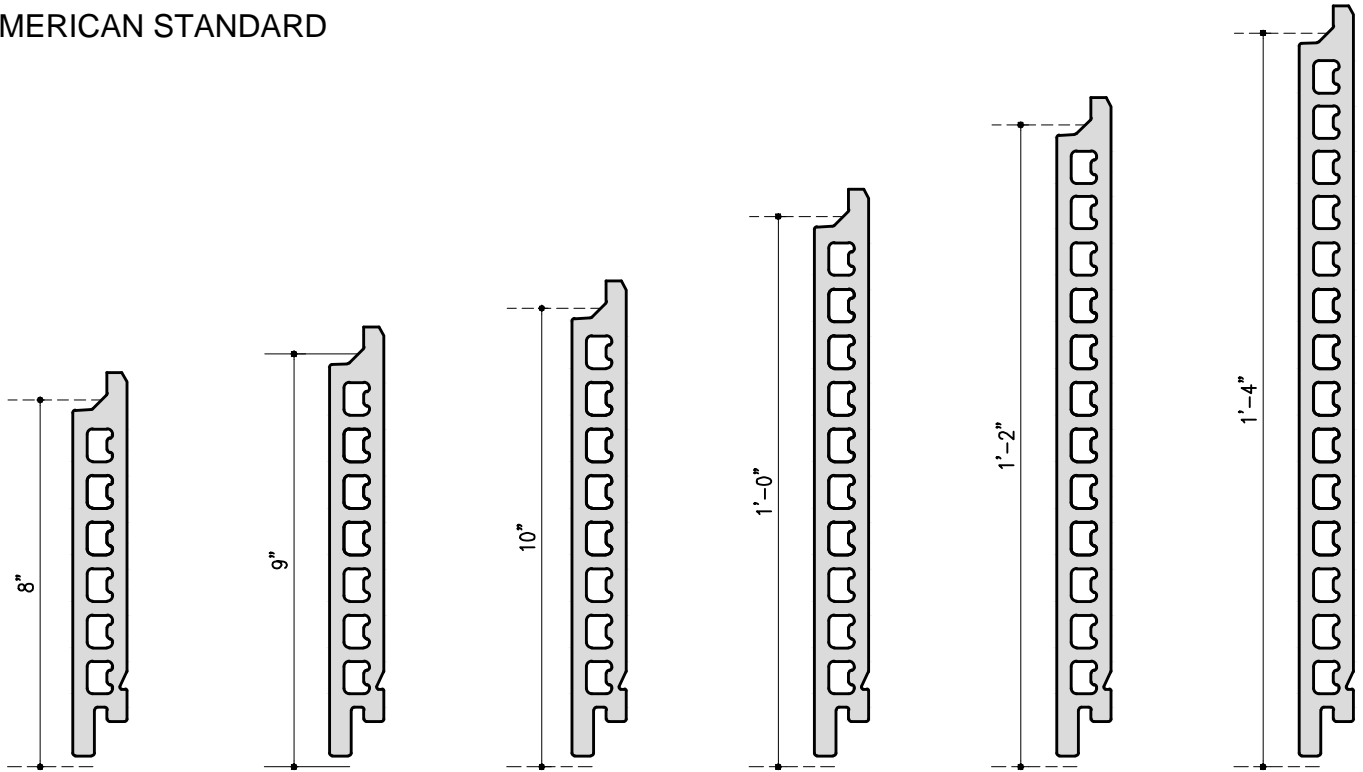

AMERICAN STANDARD

EUROPEAN STANDARD

*CUSTOM SIZES ARE AVAILABLE

Version-4.0

SYSTEM: ALPHATON	DETAIL No.	OPTION.
M2	0	b

STANDARD AMERICAN ALPHATON® PANEL MODULE

Note: This is conceptual detail; project specific details must be reviewed with Shildan