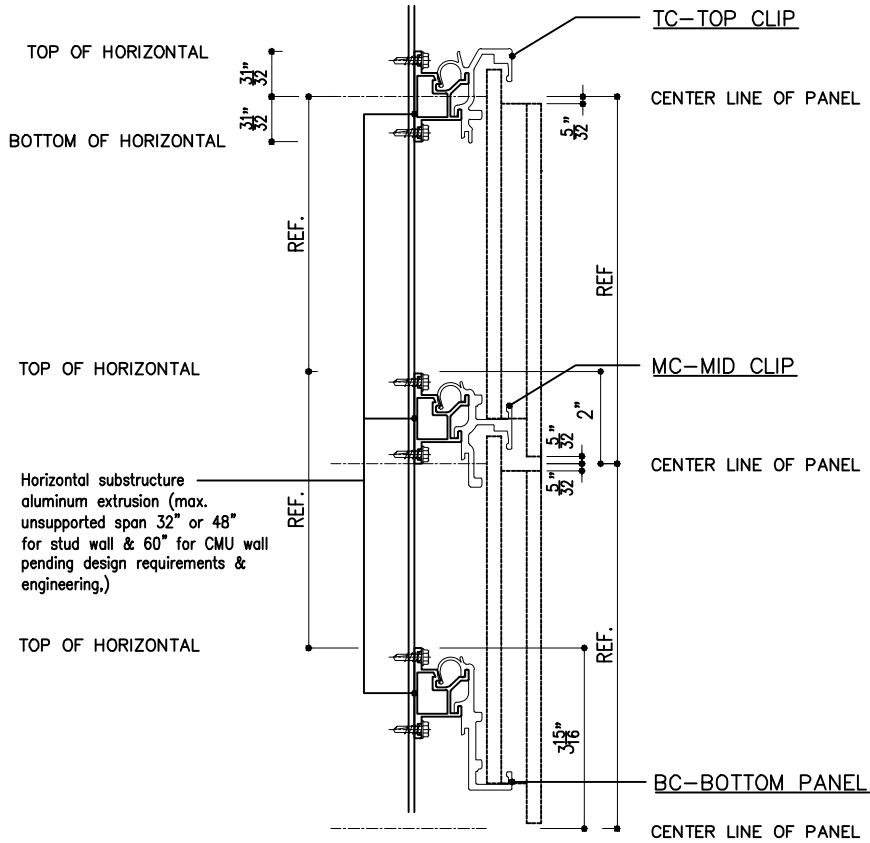

PANEL Fastening Aluminum Clips

Vertical Support

Gen. 06 Vertical Support System

Version-8

SYSTEM:
ALPHATON

DETAIL No.

OPTION.

Gen. 06