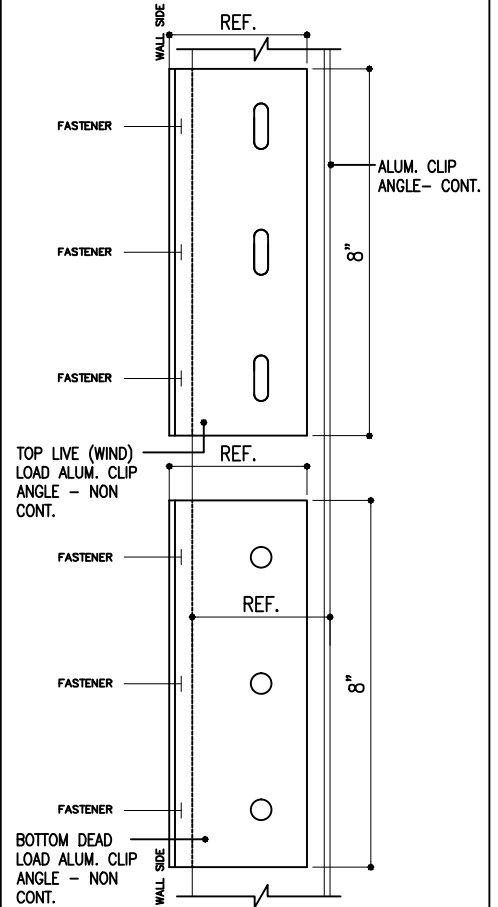

PANEL Fastening Aluminum Clips

Vertical Support

Gen. 06 Vertical Support System

Version-8

SYSTEM:
ALPHATON

DETAIL No.

OPTION.

Gen. 06