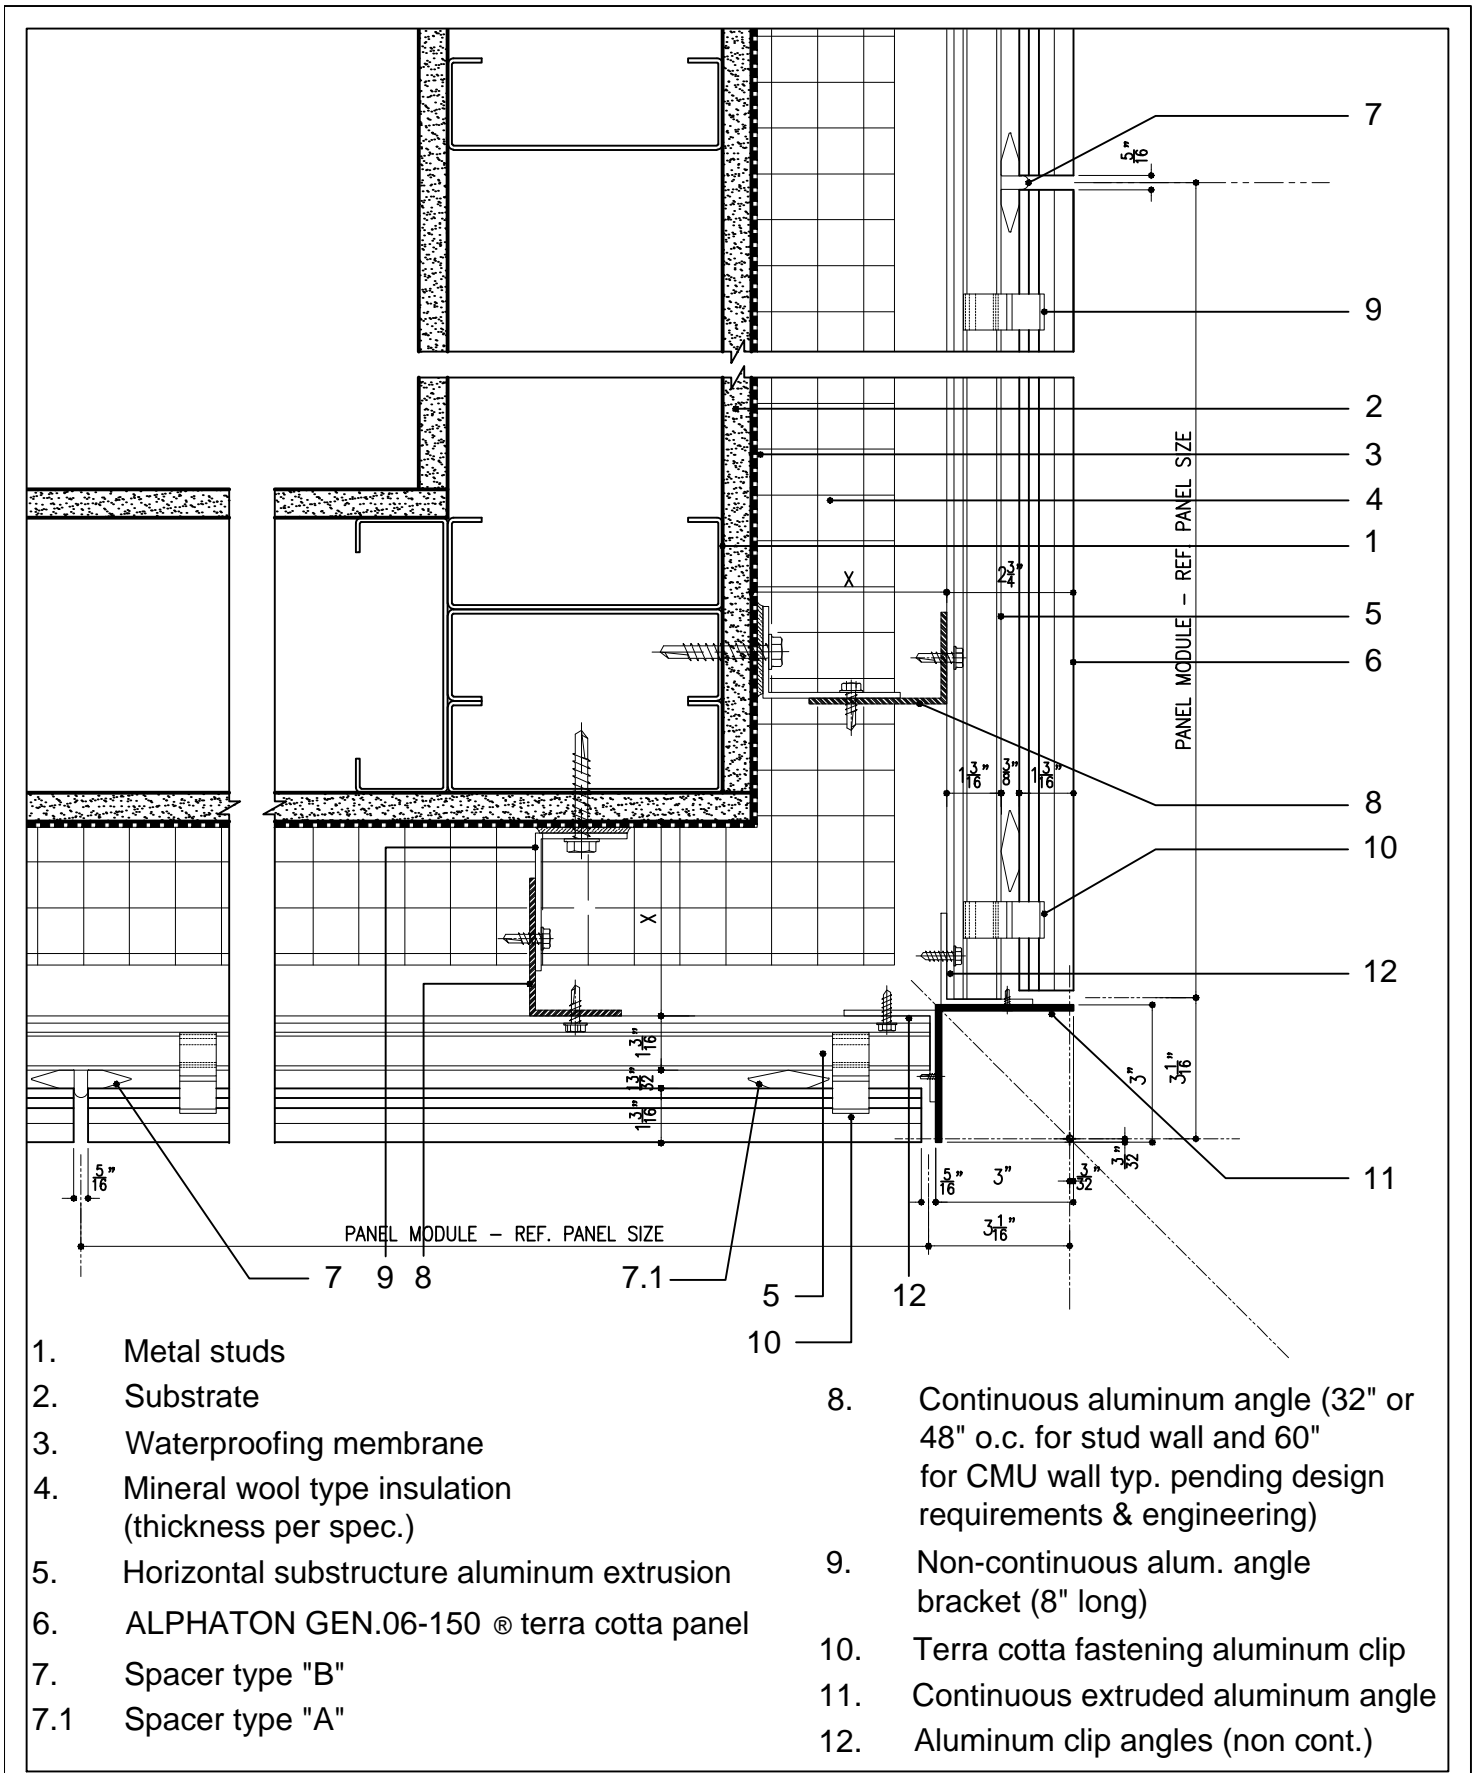

Version-8

SYSTEM:
ALPHATON

DETAIL No.

OPTION.

Gen. 06

3

b

OUTSIDE CORNER DETAIL
WITH REVEAL ANGLE

Note: This is conceptual detail; project specific details must be reviewed with Shildan

Shildan, Inc.

2047 Briggs Road
Mount Laurel, NJ 08054
T: (215) 525-4510
F: (215) 525-4511

©2008 by Shildan, Inc.

SHILDAN
Terracotta Rainscreen